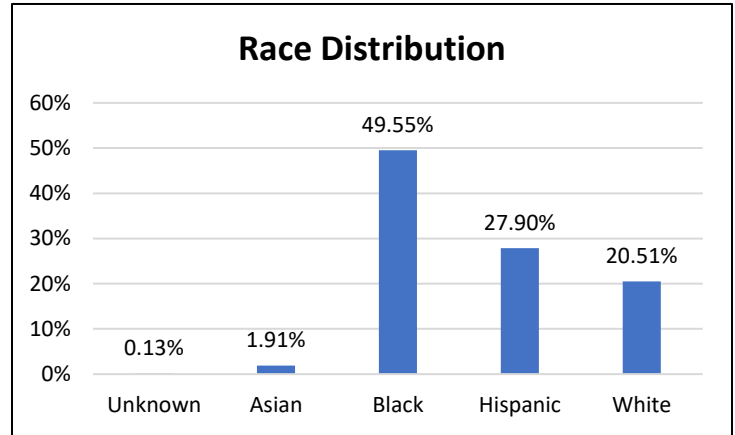

Pretrial Services Weekly Report

Electronic Monitoring Population Demographics 9/15/2023

Curfew Only population:	879
Bischof Law Only population:	740
Cases with Curfew and Bischof Law Supervision*	45

Curfew

Bischof Law

* 45 individuals are supervised under Curfew and Bischof Law. These individuals are reflected in both the Curfew and Bischof Law graphs