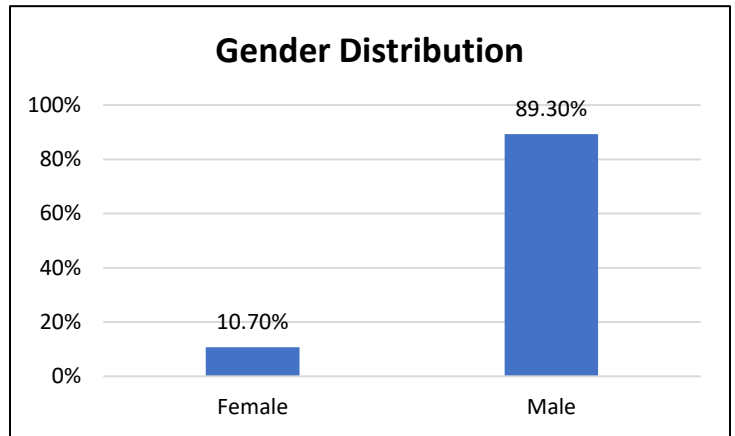

Pretrial Services Weekly Report

Electronic Monitoring Population Demographics 9/15/2023

Curfew Only population:	879
Bischof Law Only population:	740
Cases with Curfew and Bischof Law Supervision*	45

Curfew

Bischof Law

* 45 individuals are supervised under Curfew and Bischof Law. These individuals are reflected in both the Curfew and Bischof Law graphs