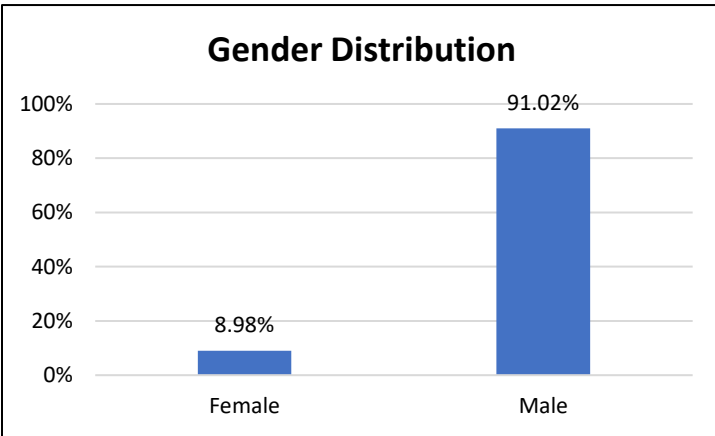

Pretrial Services Weekly Report

Electronic Monitoring Population Demographics 9/15/2023

Curfew Only population:	879
Bischof Law Only population:	740
Cases with Curfew and Bischof Law Supervision*	45

Curfew

Bischof Law

* 45 individuals are supervised under Curfew and Bischof Law. These individuals are reflected in both the Curfew and Bischof Law graphs