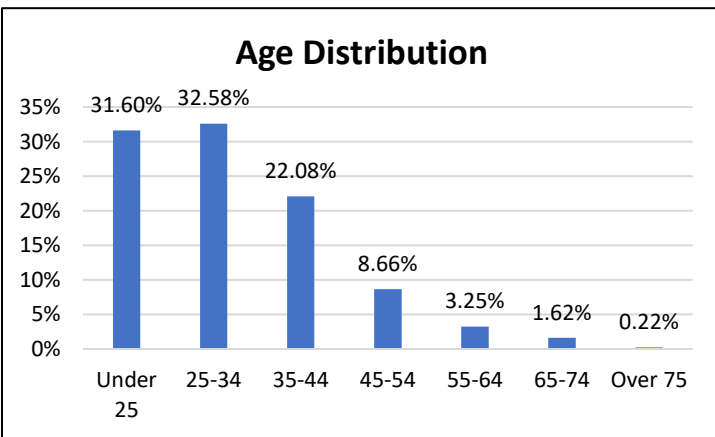

Pretrial Services Weekly Report

Electronic Monitoring Population Demographics 9/15/2023

Curfew Only population:	879
Bischof Law Only population:	740
Cases with Curfew and Bischof Law Supervision*	45

Curfew

Bischof Law

* 45 individuals are supervised under Curfew and Bischof Law. These individuals are reflected in both the Curfew and Bischof Law graphs