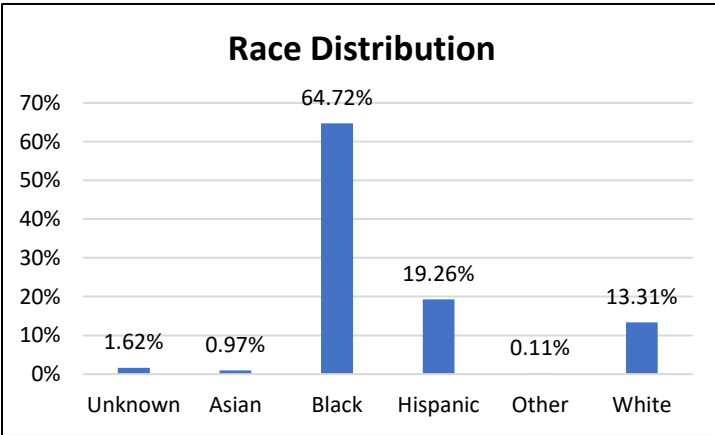

Pretrial Services Weekly Report

Electronic Monitoring Population Demographics 9/15/2023

Curfew Only population:	879
Bischof Law Only population:	740
Cases with Curfew and Bischof Law Supervision*	45

Curfew

Bischof Law

* 45 individuals are supervised under Curfew and Bischof Law. These individuals are reflected in both the Curfew and Bischof Law graphs