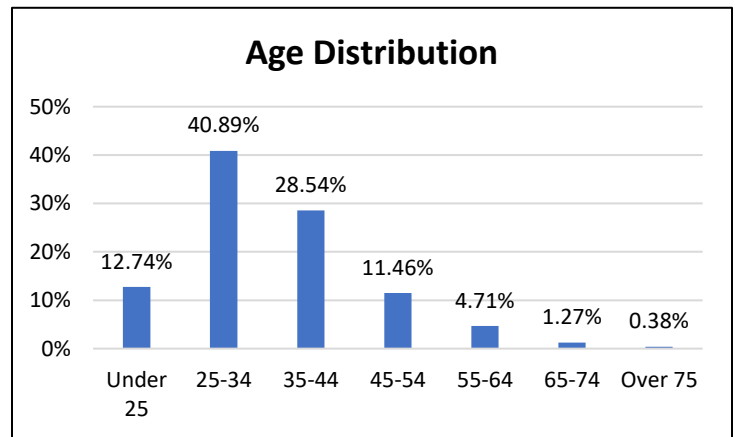

Pretrial Services Weekly Report

Electronic Monitoring Population Demographics 9/15/2023

Curfew Only population:	879
Bischof Law Only population:	740
Cases with Curfew and Bischof Law Supervision*	45

Curfew

Bischof Law

* 45 individuals are supervised under Curfew and Bischof Law. These individuals are reflected in both the Curfew and Bischof Law graphs